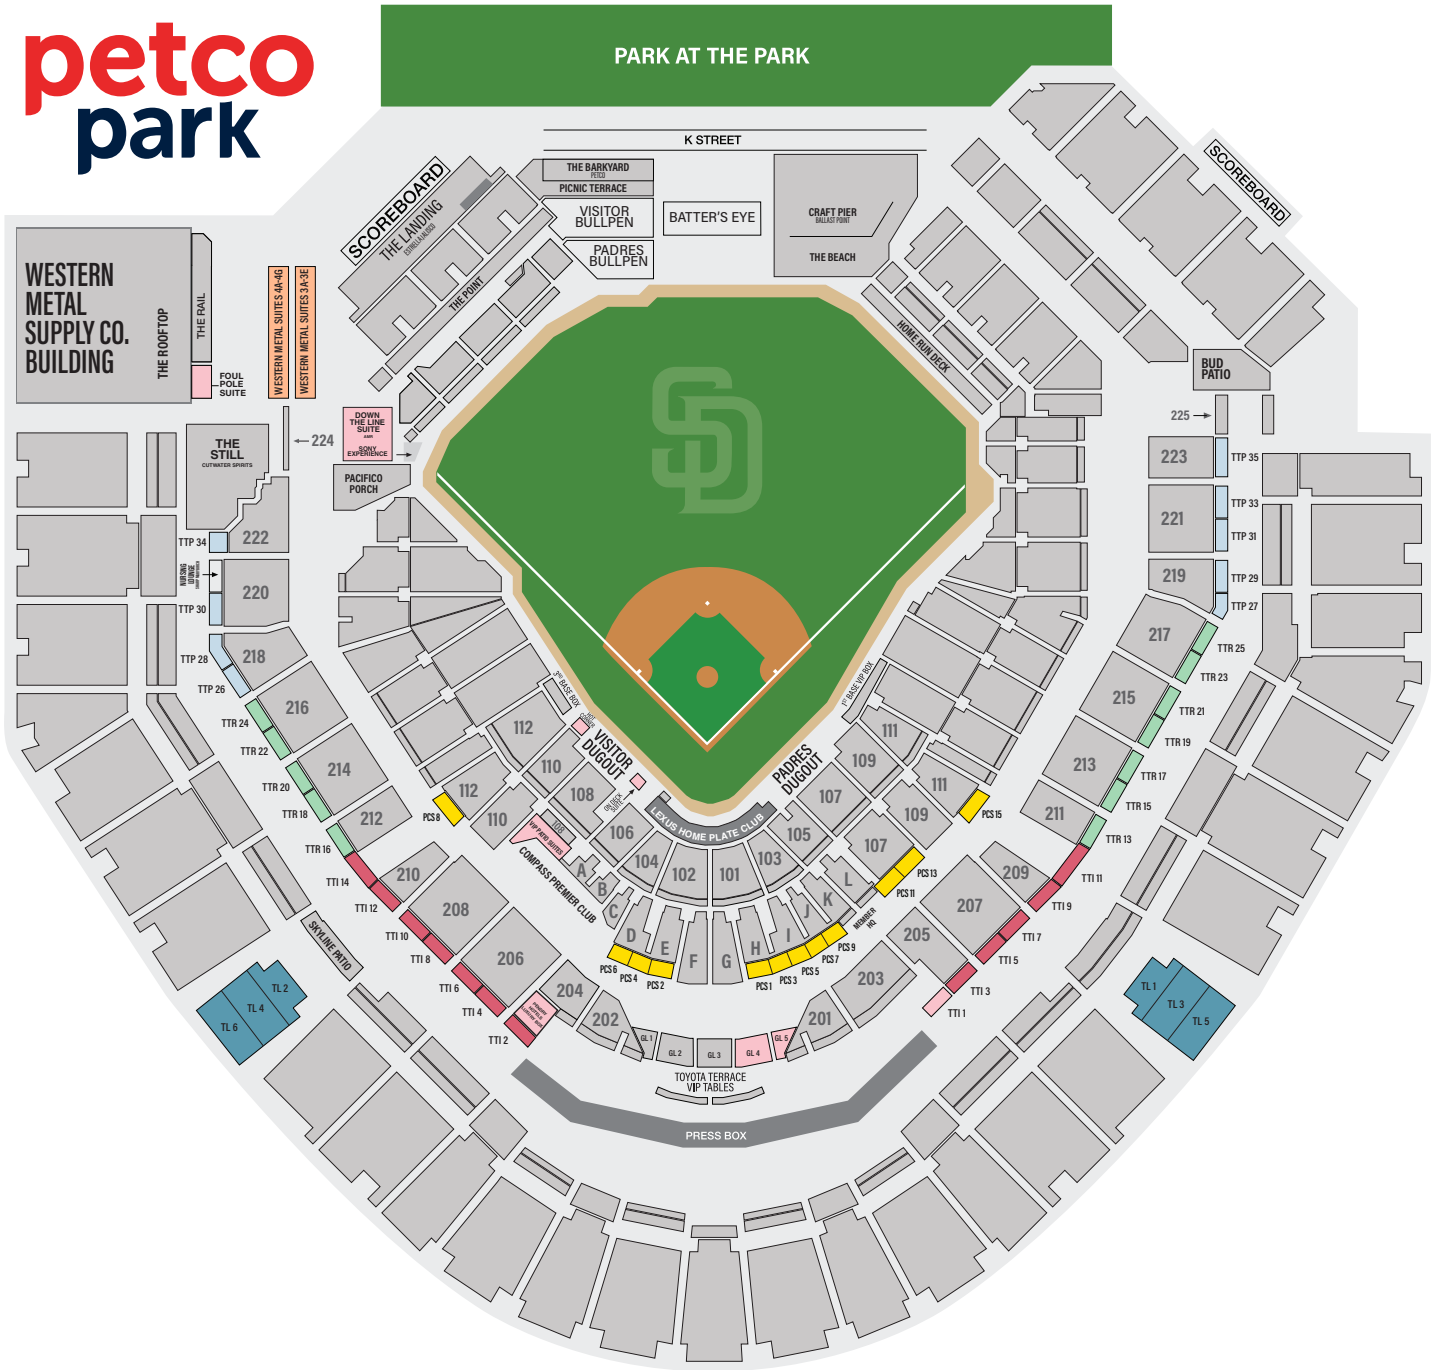

SUITE MAP

petco
park

SEATING LOCATIONS

- Specialty Suites
- Toyota Terrace Infield Suites
- Toyota Terrace Pavilion Suites
- Western Metal Building Suites
- Premier Club Suites
- Toyota Terrace Reserved Suites
- Tower Loft Suites